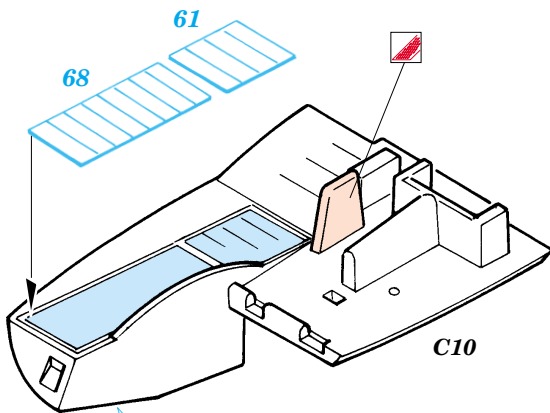

ORIGINAL KIT PARTS
PŮVODNÍ DÍLY STAVEBNICE

PHOTO-ETCHED PARTS
LEPTANÉ DÍLY

PARTS TO BE REMOVED
DÍLY K ODSTRANĚNÍ

FILL
TMELIT

A 22 sets

2 sets

3 pcs 42

2 pcs 50

2 pcs 49

57

78

REFERENCES:
 Aero Detail No.18 - Heinkel He 111
 Modelpres Publ. - Heinkel He 111
 Replic No.40 12/1994

For further detail sets look for eduard 72 449 He-111P Exterior set (not included in this set)