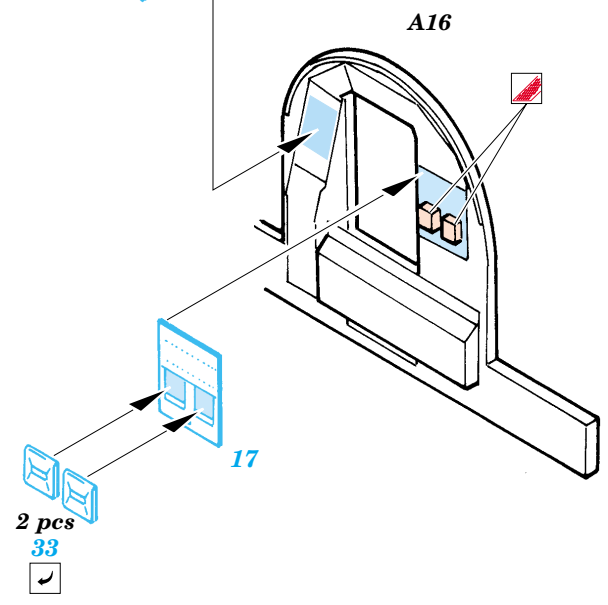

ORIGINAL KIT PARTS
PŮVODNÍ DÍLY STAVEBNICE

PHOTO-ETCHED PARTS
LEPTANÉ DÍLY

PARTS TO BE REMOVED
DÍLY K ODSTRANĚNÍ

FILL
TMELIT

A 22 sets

2 sets

3 pcs 42

2 pcs 50

2 pcs 49

57

78

REFERENCES:
 Aero Detail No.18 - Heinkel He 111
 Modelpres Publ. - Heinkel He 111
 Replic No.40 12/1994

For further detail sets look for eduard 72 449 He-111P Exterior set (not included in this set)