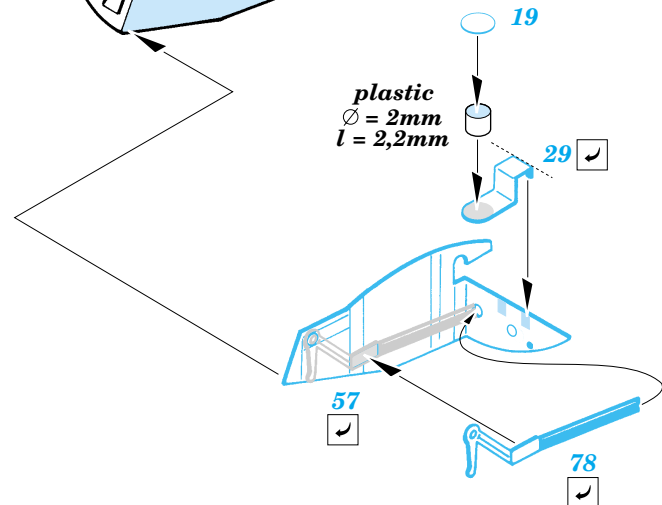

ORIGINAL KIT PARTS
PŮVODNÍ DÍLY STAVEBNICE

PHOTO-ETCHED PARTS
LEPTANÉ DÍLY

PARTS TO BE REMOVED
DÍLY K ODSTRANĚNÍ

FILL
TMELIT

A 22 sets

2 sets

3 pcs 42

2 pcs 50

2 pcs 49

57

78

REFERENCES:
 Aero Detail No.18 - Heinkel He 111
 Modelpres Publ. - Heinkel He 111
 Replic No.40 12/1994

For further detail sets look for eduard 72 449 He-111P Exterior set (not included in this set)