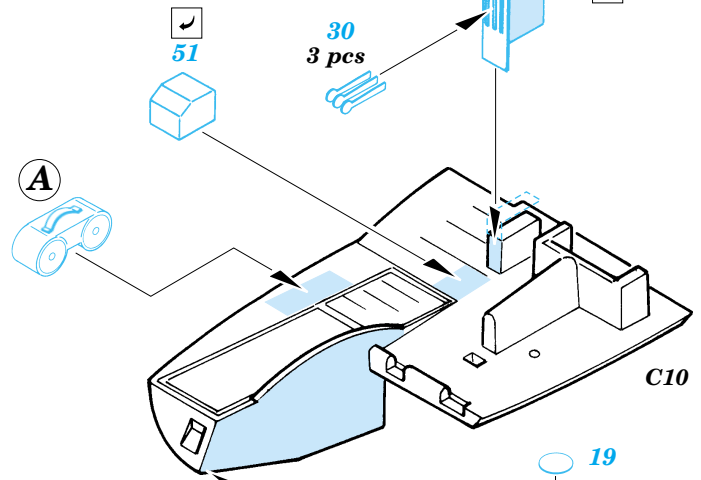

ORIGINAL KIT PARTS
PŮVODNÍ DÍLY STAVEBNICE

PHOTO-ETCHED PARTS
LEPTANÉ DÍLY

PARTS TO BE REMOVED
DÍLY K ODSTRANĚNÍ

FILL
TMELIT

A 22 sets

2 sets

3 pcs 42

2 pcs 50

2 pcs 49

57

78

REFERENCES:
 Aero Detail No.18 - Heinkel He 111
 Modelpres Publ. - Heinkel He 111
 Replic No.40 12/1994

For further detail sets look for eduard 72 449 He-111P Exterior set (not included in this set)