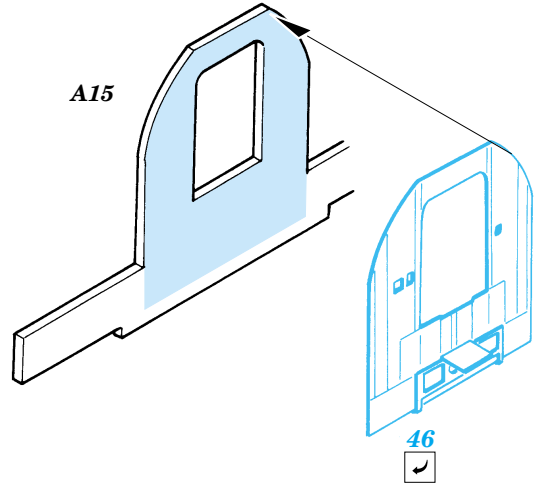

ORIGINAL KIT PARTS
PŮVODNÍ DÍLY STAVEBNICE

PHOTO-ETCHED PARTS
LEPTANÉ DÍLY

PARTS TO BE REMOVED
DÍLY K ODSTRANĚNÍ

FILL
TMELIT

A 22 sets

2 sets

3 pcs 42

2 pcs 50

2 pcs 49

57

78

REFERENCES:
 Aero Detail No.18 - Heinkel He 111
 Modelpres Publ. - Heinkel He 111
 Replic No.40 12/1994

For further detail sets look for eduard 72 449 He-111P Exterior set (not included in this set)