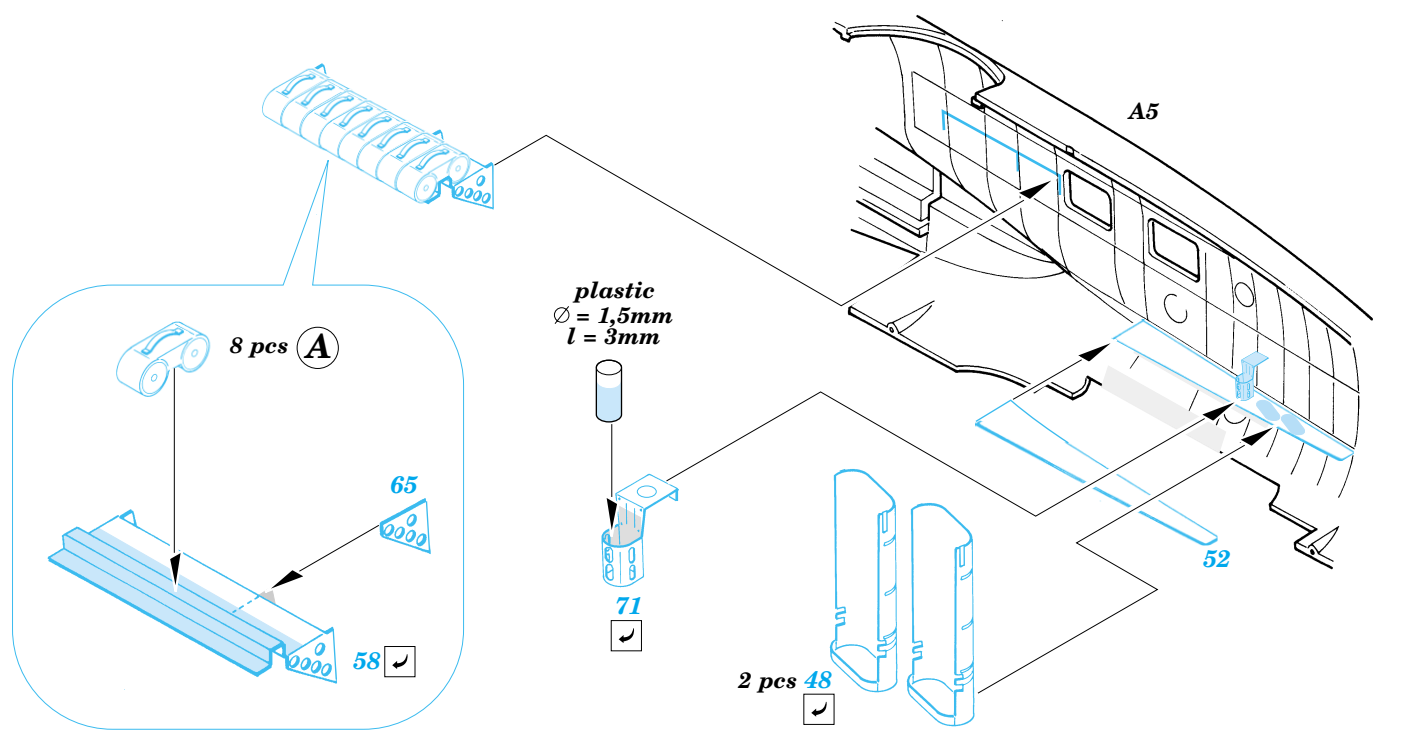

ORIGINAL KIT PARTS
PŮVODNÍ DÍLY STAVEBNICE

PHOTO-ETCHED PARTS
LEPTANÉ DÍLY

PARTS TO BE REMOVED
DÍLY K ODSTRANĚNÍ

FILL
TMELIT

A 22 sets

2 sets

3 pcs 42

2 pcs 50

2 pcs 49

57

78

REFERENCES:
 Aero Detail No.18 - Heinkel He 111
 Modelpres Publ. - Heinkel He 111
 Replic No.40 12/1994

For further detail sets look for eduard 72 449 He-111P Exterior set (not included in this set)