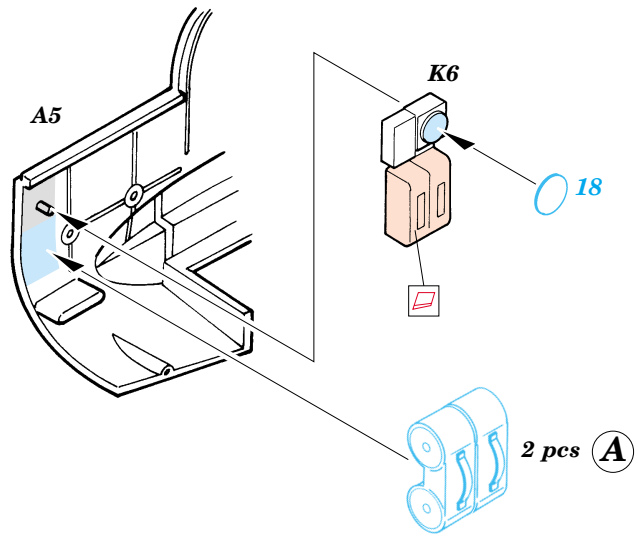

ORIGINAL KIT PARTS
PŮVODNÍ DÍLY STAVEBNICE

PHOTO-ETCHED PARTS
LEPTANÉ DÍLY

PARTS TO BE REMOVED
DÍLY K ODSTRANĚNÍ

FILL
TMELIT

A 22 sets

2 sets

3 pcs 42

2 pcs 50

2 pcs 49

57

78

REFERENCES:
 Aero Detail No.18 - Heinkel He 111
 Modelpres Publ. - Heinkel He 111
 Replic No.40 12/1994

For further detail sets look for eduard 72 449 He-111P Exterior set (not included in this set)