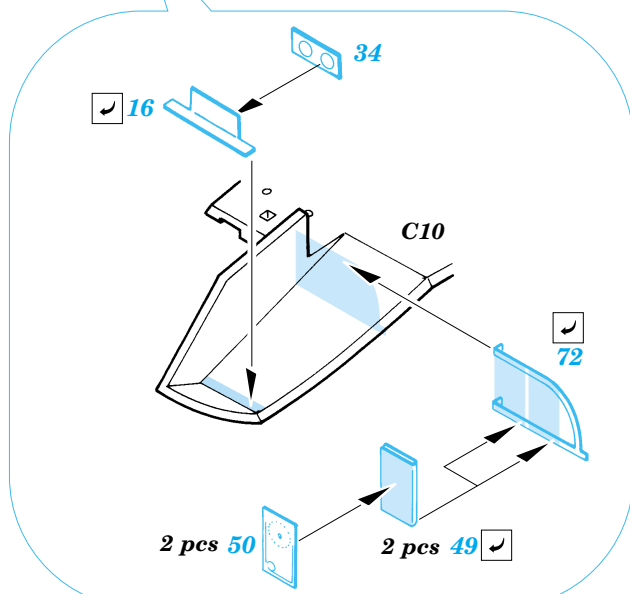

ORIGINAL KIT PARTS
PŮVODNÍ DÍLY STAVEBNICE

PHOTO-ETCHED PARTS
LEPTANÉ DÍLY

PARTS TO BE REMOVED
DÍLY K ODSTRANĚNÍ

FILL
TMELIT

A 22 sets

2 sets

3 pcs 42

2 pcs 50

2 pcs 49

57

78

REFERENCES:
 Aero Detail No.18 - Heinkel He 111
 Modelpres Publ. - Heinkel He 111
 Replic No.40 12/1994

For further detail sets look for eduard 72 449 He-111P Exterior set (not included in this set)