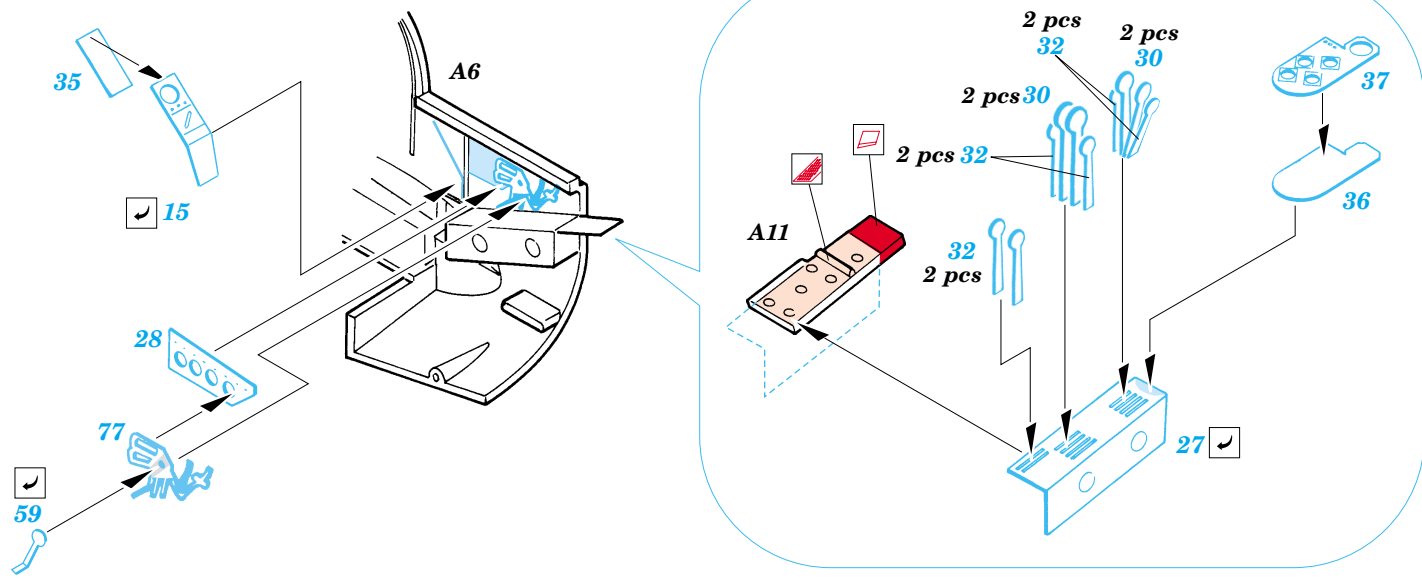

ORIGINAL KIT PARTS
PŮVODNÍ DÍLY STAVEBNICE

PHOTO-ETCHED PARTS
LEPTANÉ DÍLY

PARTS TO BE REMOVED
DÍLY K ODSTRANĚNÍ

FILL
TMELIT

A 22 sets

2 sets

3 pcs 42

2 pcs 50

2 pcs 49

57

78

REFERENCES:
 Aero Detail No.18 - Heinkel He 111
 Modelpres Publ. - Heinkel He 111
 Replic No.40 12/1994

For further detail sets look for eduard 72 449 He-111P Exterior set (not included in this set)