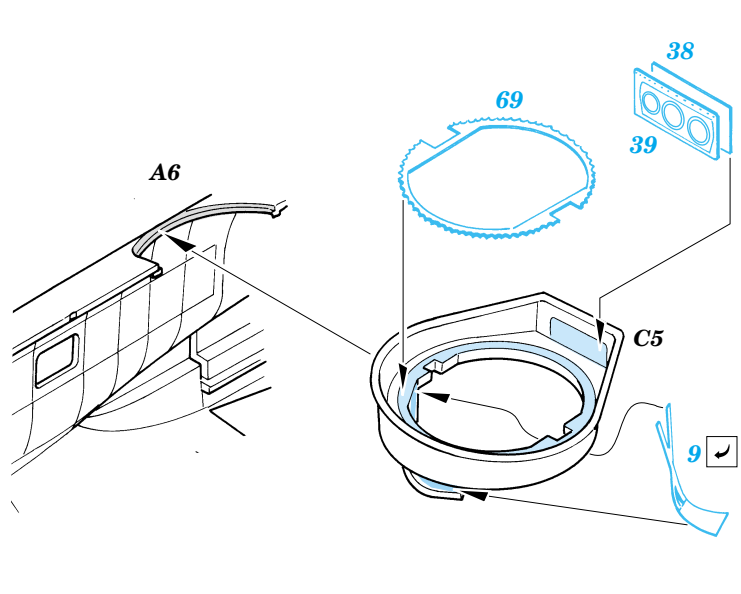

ORIGINAL KIT PARTS
PŮVODNÍ DÍLY STAVEBNICE

PHOTO-ETCHED PARTS
LEPTANÉ DÍLY

PARTS TO BE REMOVED
DÍLY K ODSTRANĚNÍ

FILL
TMELIT

A 22 sets

2 sets

3 pcs 42

2 pcs 50

2 pcs 49

57

78

REFERENCES:
 Aero Detail No.18 - Heinkel He 111
 Modelpres Publ. - Heinkel He 111
 Replic No.40 12/1994

For further detail sets look for eduard 72 449 He-111P Exterior set (not included in this set)