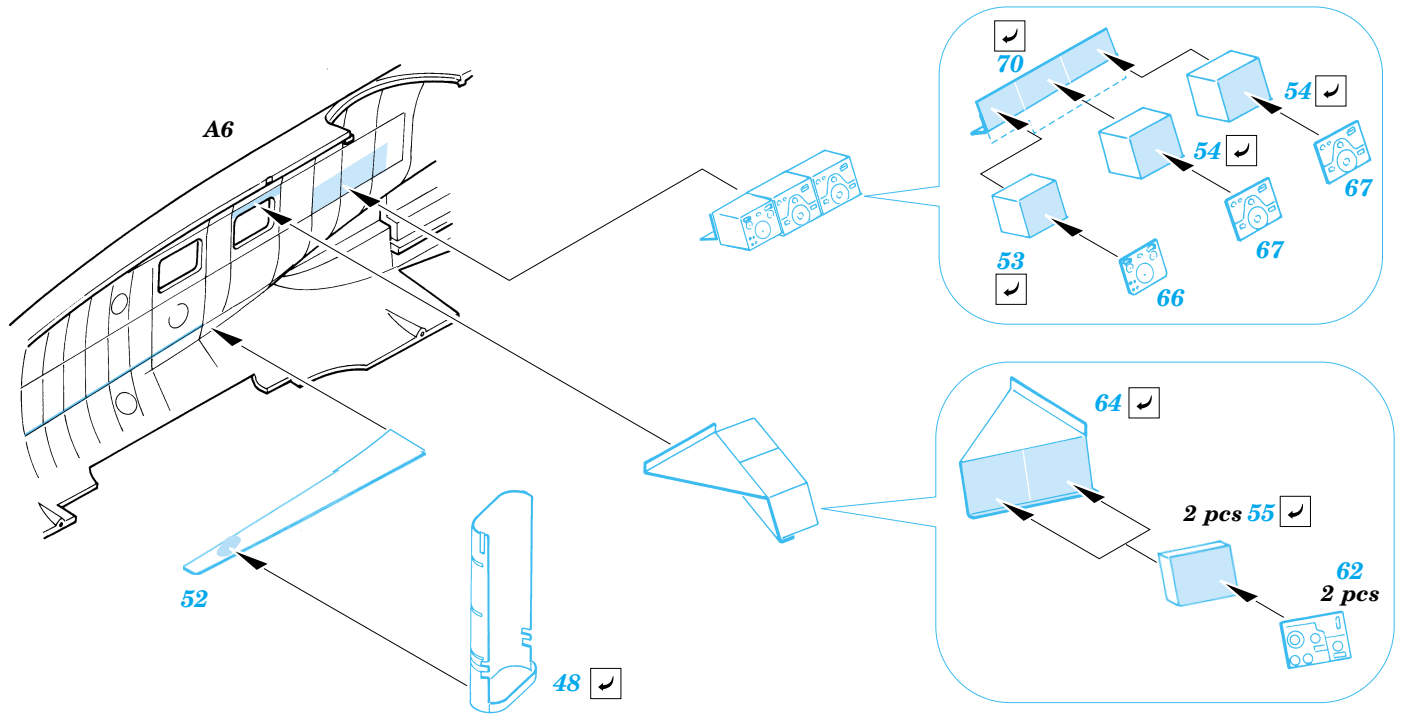

ORIGINAL KIT PARTS
PŮVODNÍ DÍLY STAVEBNICE

PHOTO-ETCHED PARTS
LEPTANÉ DÍLY

PARTS TO BE REMOVED
DÍLY K ODSTRANĚNÍ

FILL
TMELIT

A 22 sets

2 sets

3 pcs 42

2 pcs 50

2 pcs 49

57

78

REFERENCES:
 Aero Detail No.18 - Heinkel He 111
 Modelpres Publ. - Heinkel He 111
 Replic No.40 12/1994

For further detail sets look for eduard 72 449 He-111P Exterior set (not included in this set)